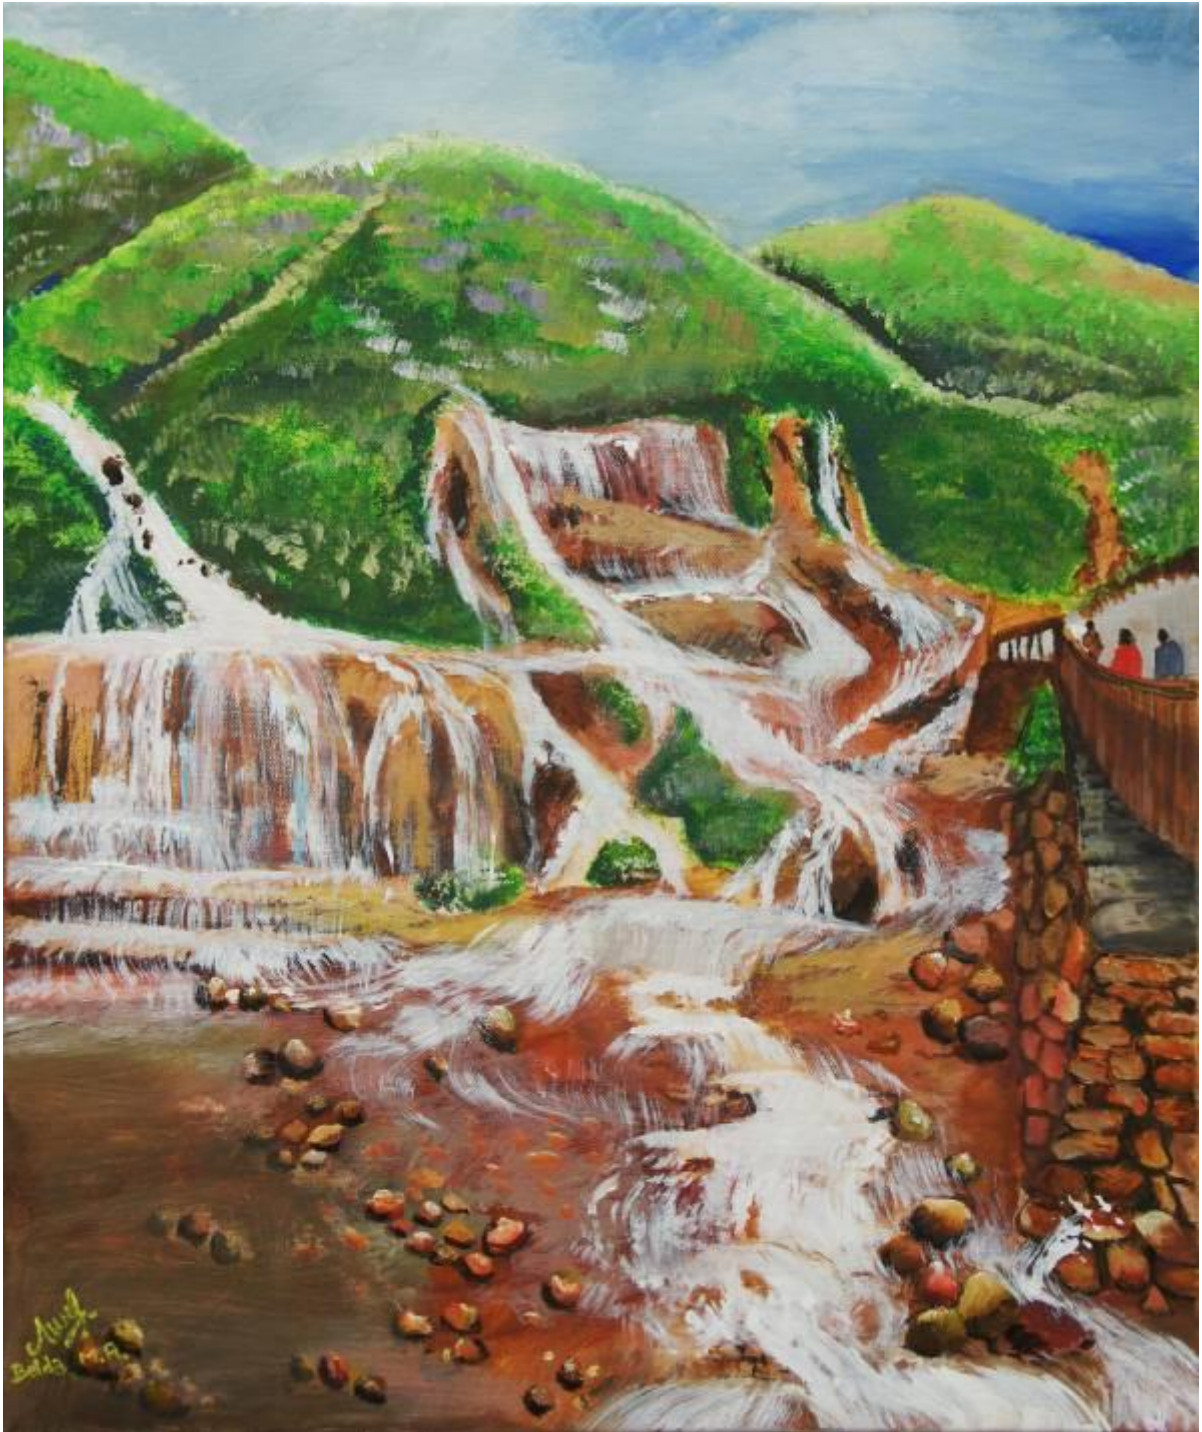

A Glimpse Of **TAIWAN** **ART EXHIBITION**

Asian Civilisations Museum
20 May - 16 June 2011

Organised by

Bishan Park
Secondary School

Supported by

A scenic view at Ji Long
Amanda Yeo Hui Qi
Acrylic

Rapids at Ji Long
Belda Mervina Rasidi
Acrylic

A scenic view at Ji Long
Charlotte Ng Jia Qi
Acrylic

Rapids at Ji Long
Chynna Ang Wan Ting
Acrylic

Rock formations at Ji Long
Jeremy Huang Junlong
Acrylic

Taiwan Botanical Garden
Kwa Zhong Hao
Acrylic

Scenic view at the Botanical Garden
Lee Xiuping Valentina
Acrylic

Fishing boats in Tam Shui
Low Li Qian
Acrylic

Ocean at Ji Long
Lynn Toh Si Hui
Acrylic

Rapids at Ji Long
Mrs Tang Tak Seng,
Acrylic

Taiwan Botanical Garden
Ni Ketut Maya
Acrylic

Looking to the ocean at Ji Long
Vanya Gabriela Sujanto
Acrylic

Fishing boats in Tam Shui
Zubaidah Bte Sheik Mohamed
Acrylic